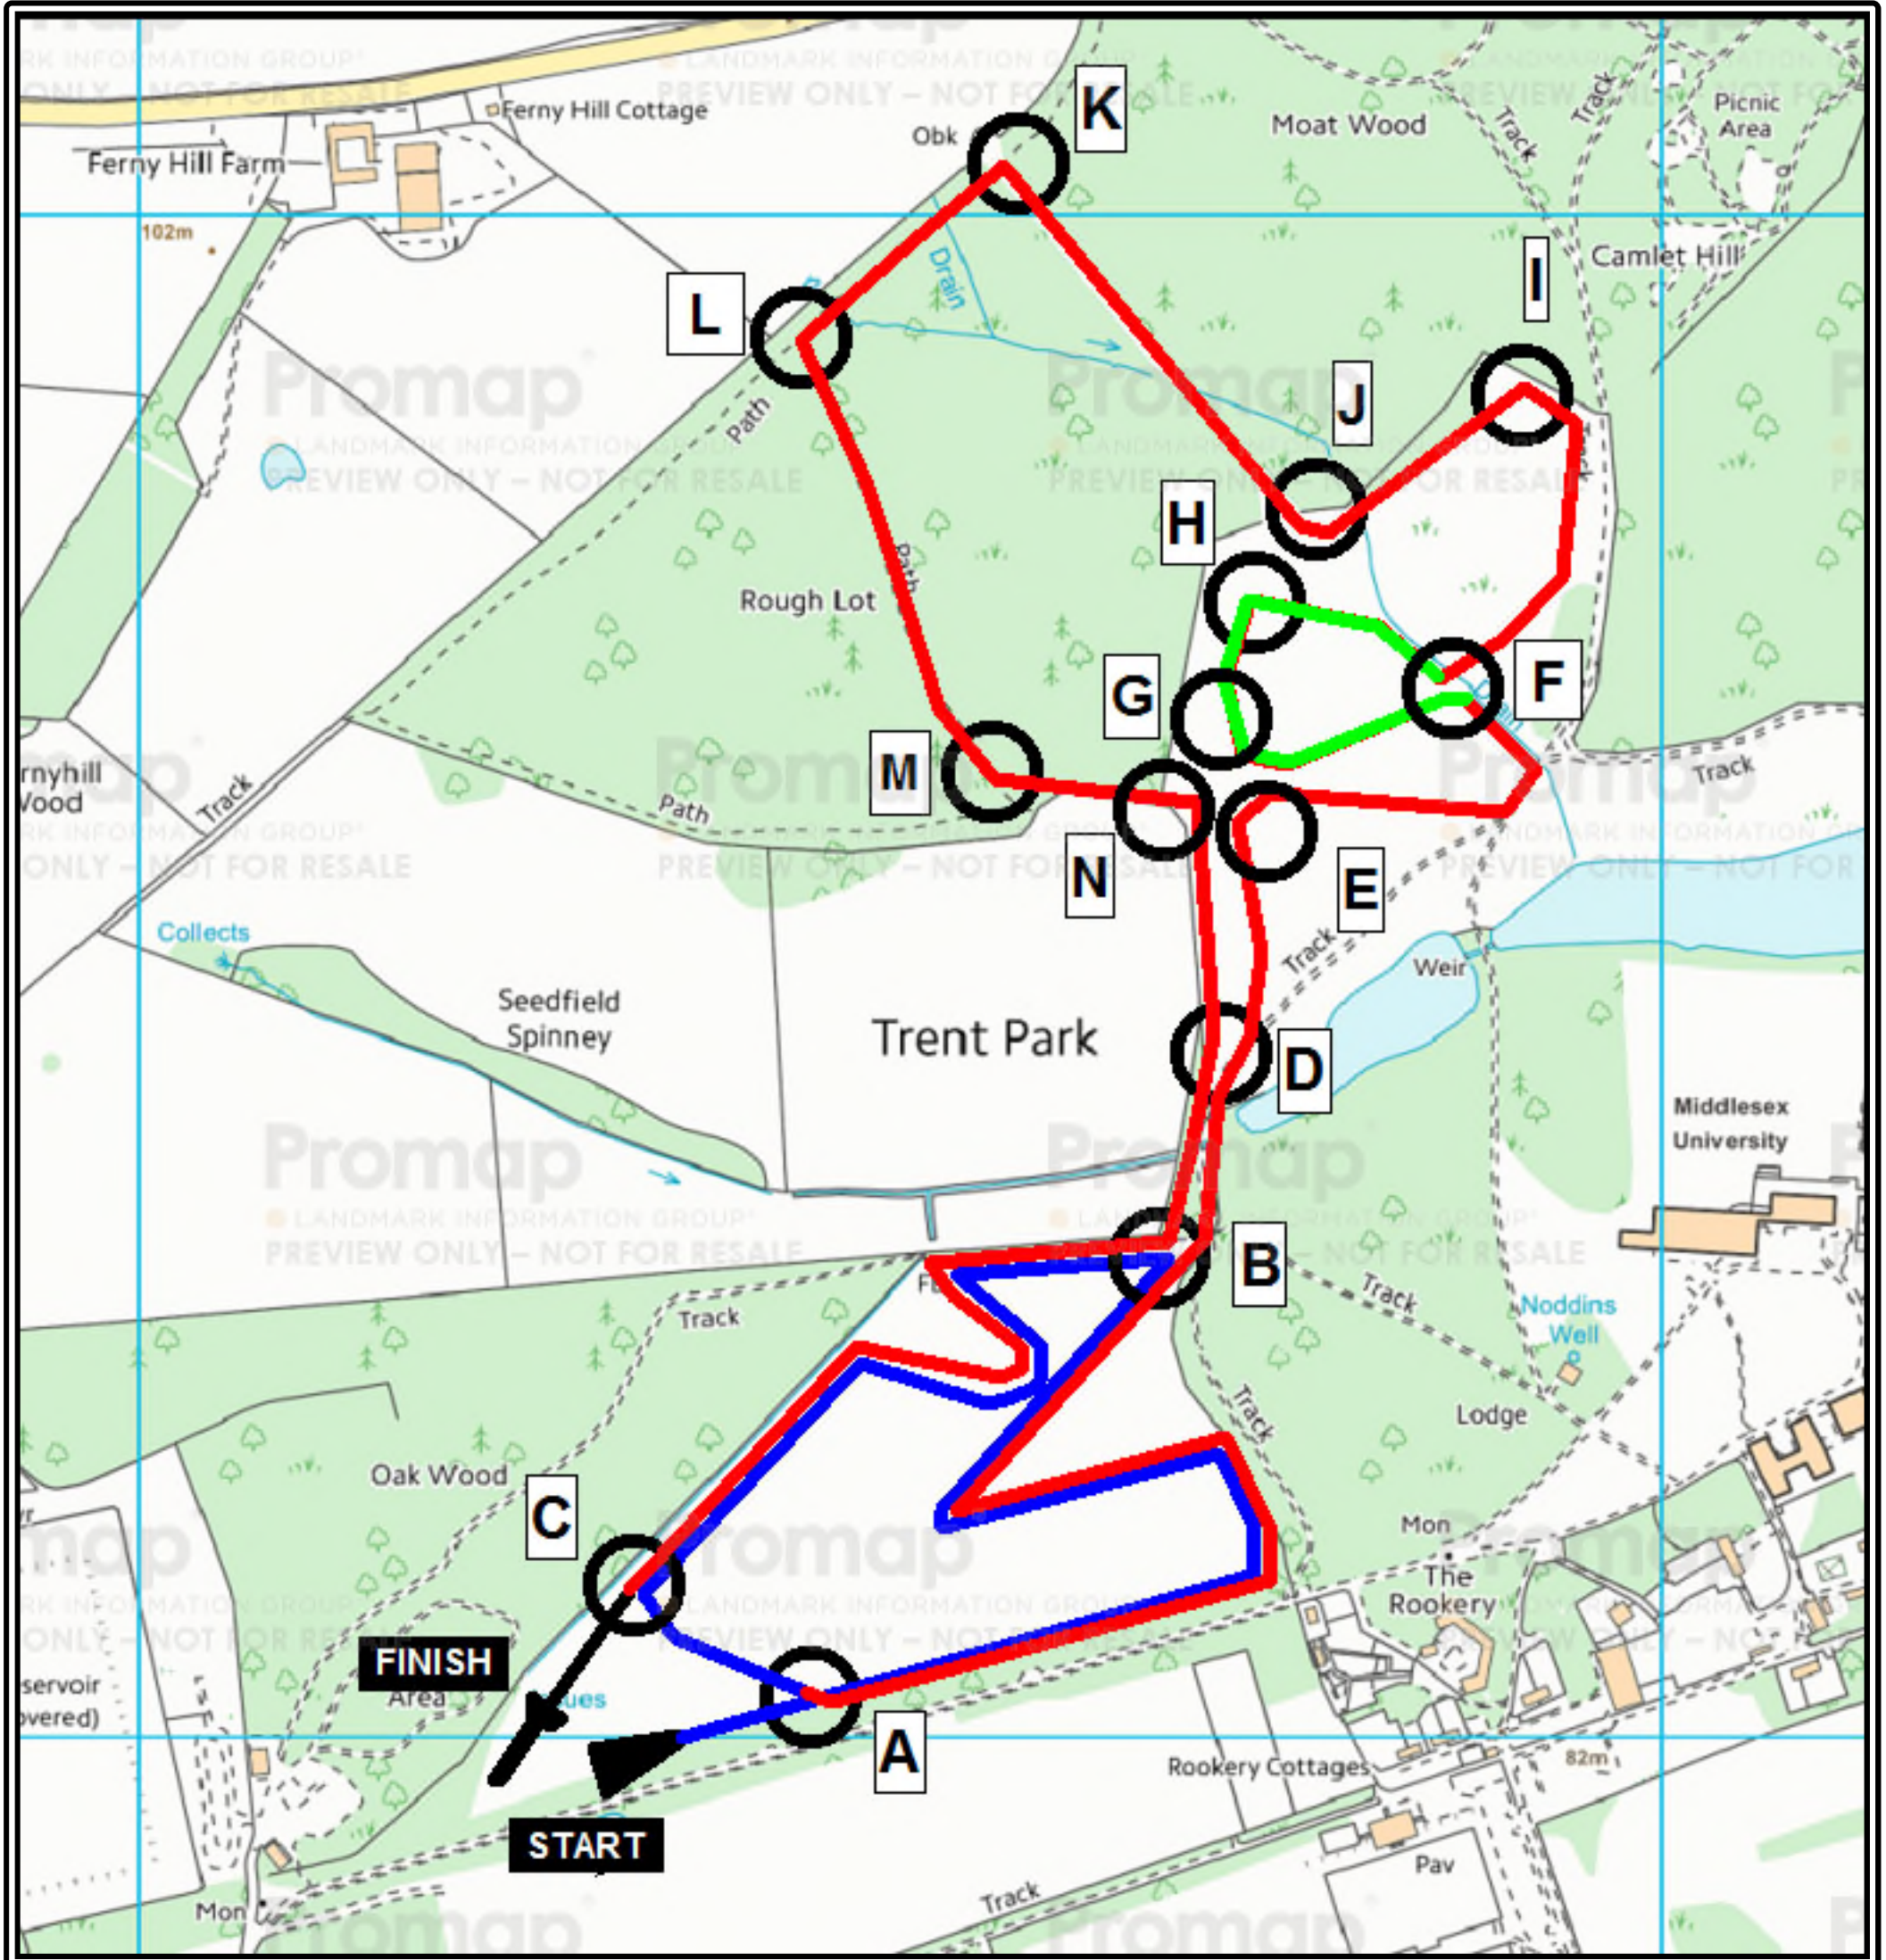

Metropolitan League
Trent Park
Race 7
Senior / Veteran / Under 20 Women

<p>Senior/Veteran/Under 20 Women</p>	<p>Start - one small (Blue) lap, then one large (Red) lap, with extra (Green) loop - finish.</p> <p>Start - A - B - C - A - B - D - E - F - G - H - F - I - J - K - L - M - N - D - B - C - Finish</p>	<p>6,000 metres (approx.)</p>
---	--	-------------------------------