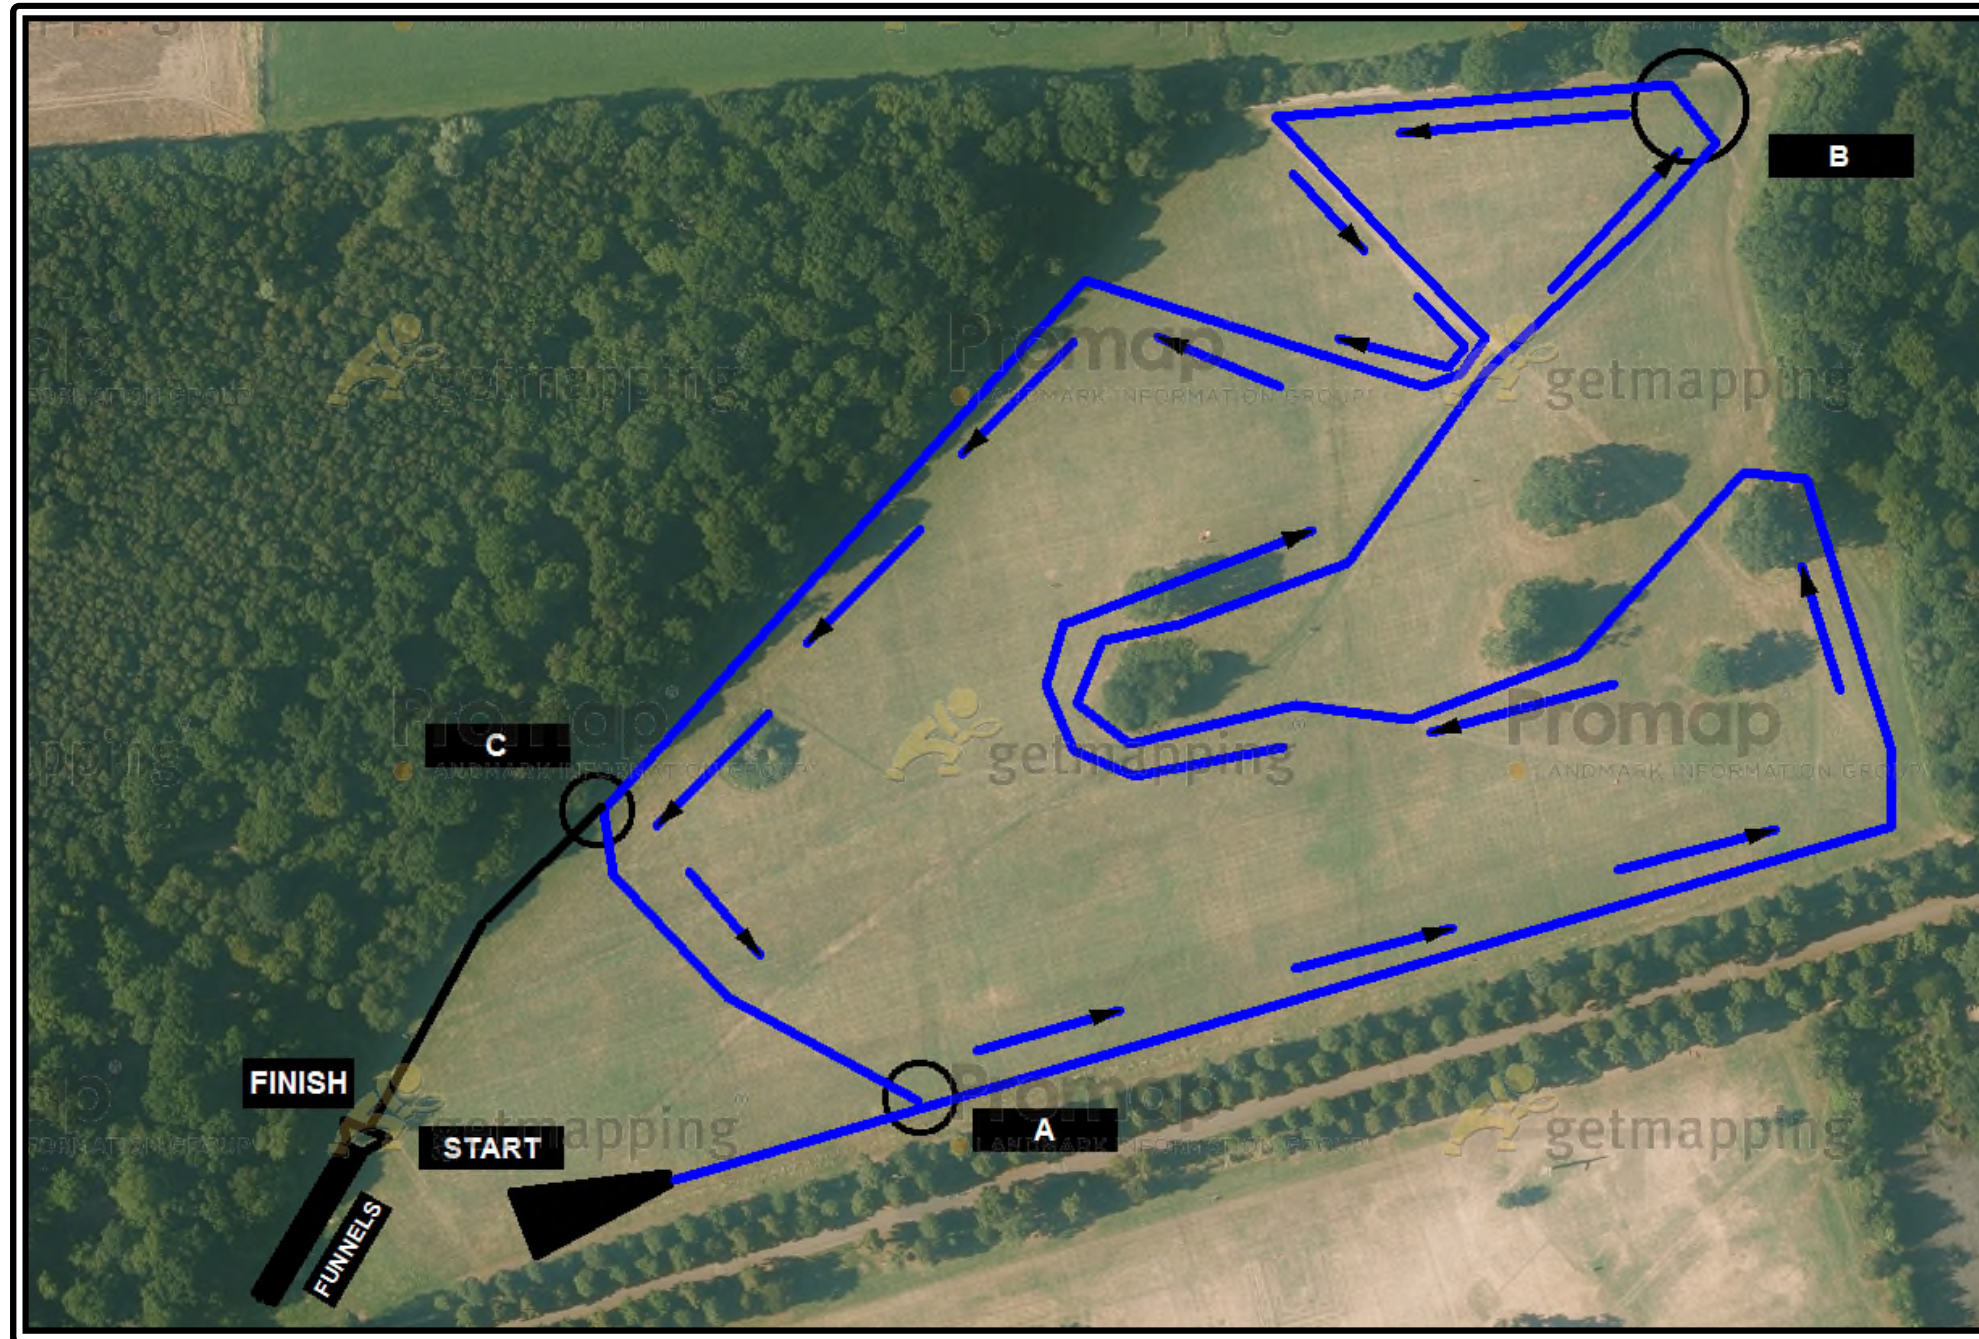

Metropolitan League

Trent Park

Races 1 and 2 - Under 11 Boys and U11 Girls
Races 3 and 4 - Under 13 Boys and U13 Girls

Under 11 Boys and U11 Girls	One blue lap (Start – A – B – C – Finish)	1,500 metres (approx.)
Under 13 Boys and U13 Girls	Two blue laps (Start – A – B – C – A – B – C – Finish)	3,000 metres (approx.)