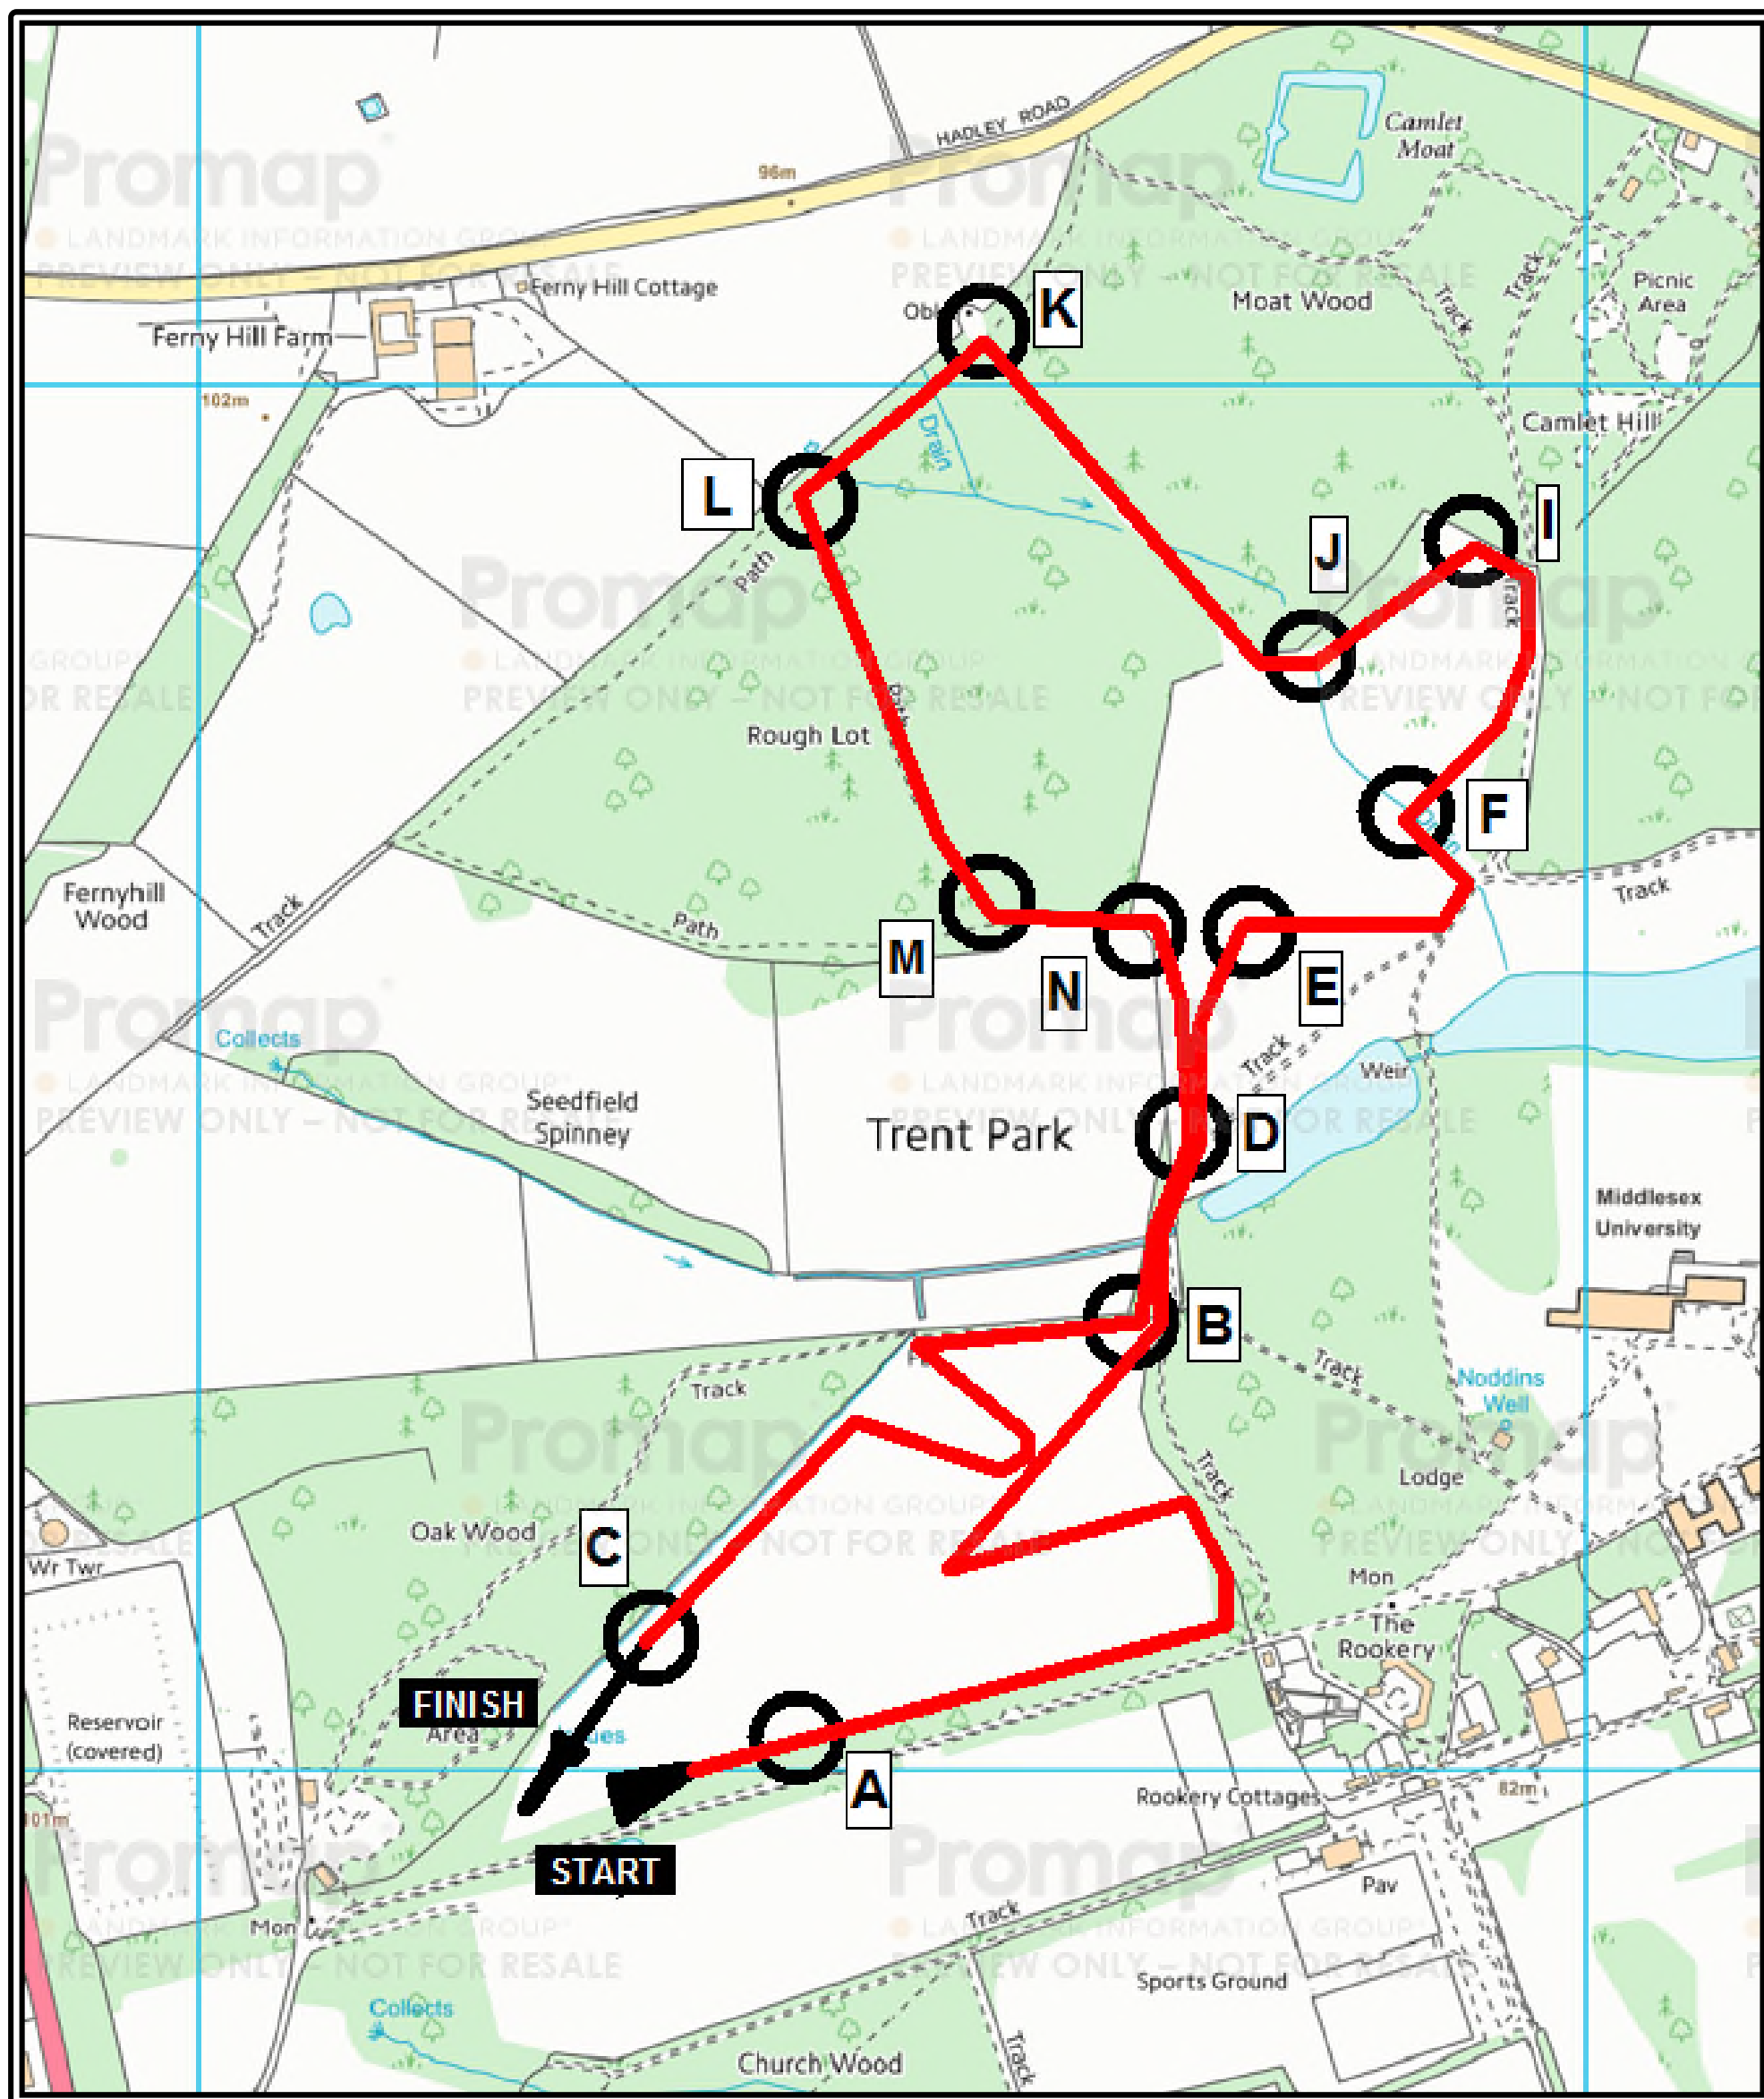

Metropolitan League Trent Park

Race 5 - Under 17 Men / Under 15 Boys
Race 6 - Under 17 Women / Under 15 Girls

Both races	One red lap (Start – A – B – D – E – F – I – J – K – L – M – N – D – B – C – Finish)	4,000 metres (approx.)
-------------------	---	-----------------------------------